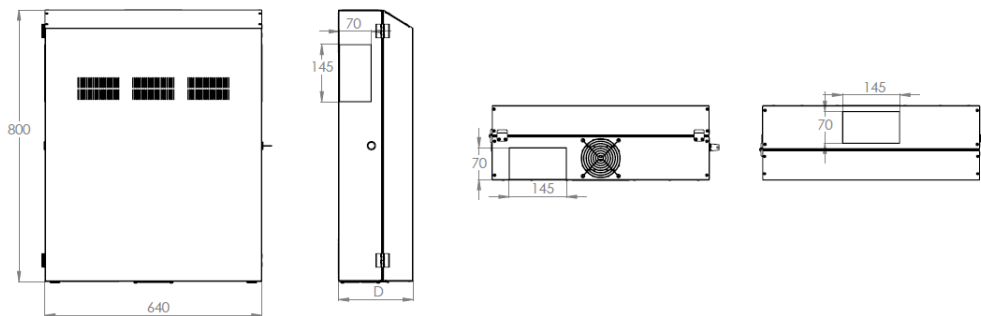

Technical Drawing

FRONT VIEW

SIDE VIEW

BOTTOM VIEW

TOP VIEW

Assmann Electronic GmbH, Auf dem Schüffel 3, 58513 Lüdenscheid, Germany, info@assmann.com, printing errors, falsities and technical changes remain reserved